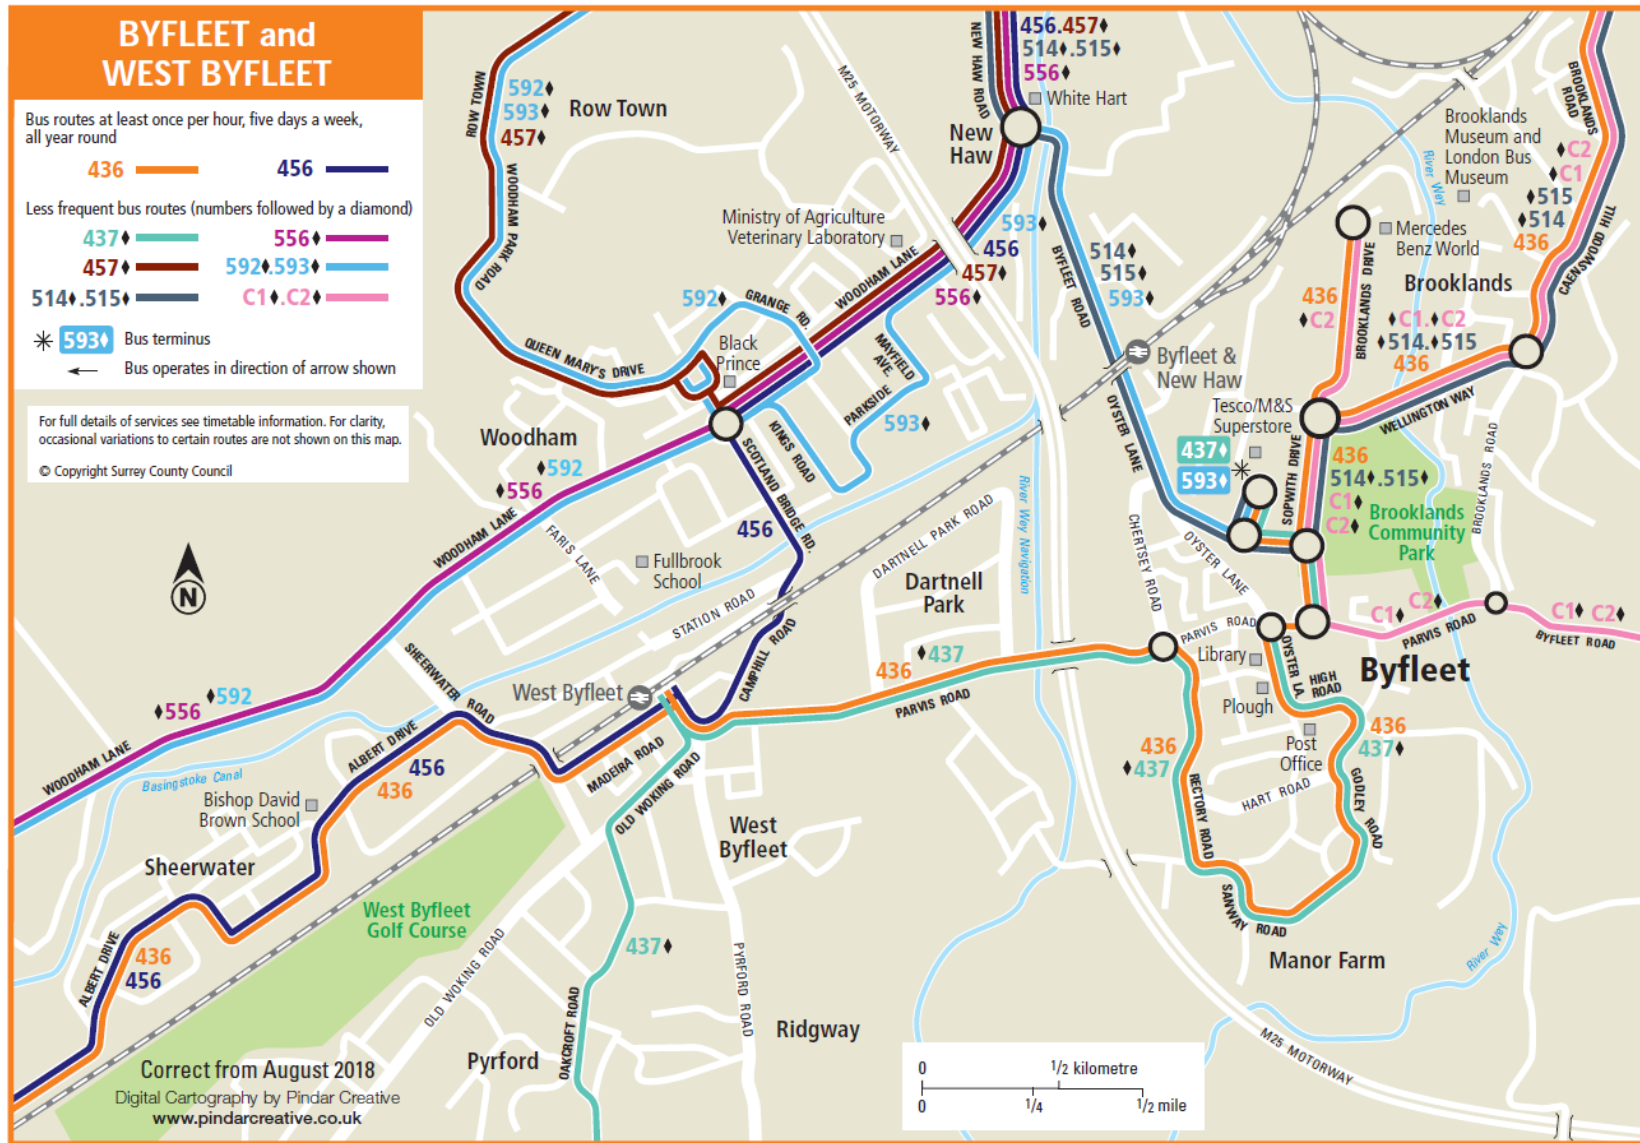

Map of Bus Routes in Byfleet and West Byfleet

Source: Surrey County Council (<https://www.surreycc.gov.uk/data/assets/pdf_file/0014/10724/Byfleet-West_Byfleet_Map_WEB-Oct19.pdf>)